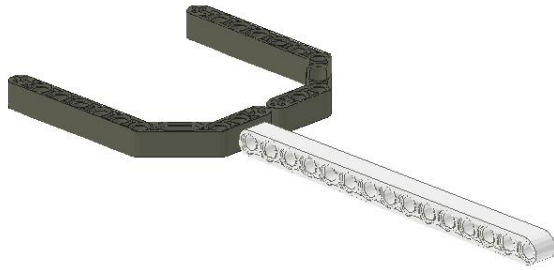

LEGO MINDSTORMS

RoButler

made by
Michael "Mike" Brandl

1

2

3

4

5