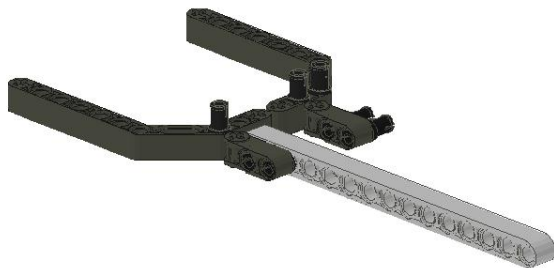

LEGO MINDSTORMS

RoButler

made by
Michael "Mike" Brandl

1

2

3

4

5