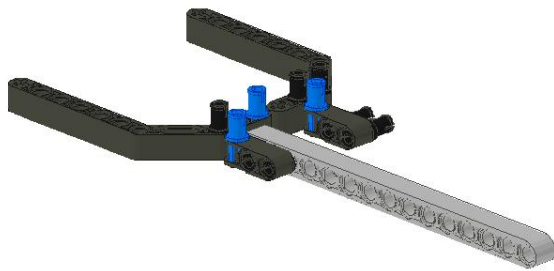

LEGO MINDSTORMS

RoButler

made by
Michael "Mike" Brandl

1

2

3

4

5