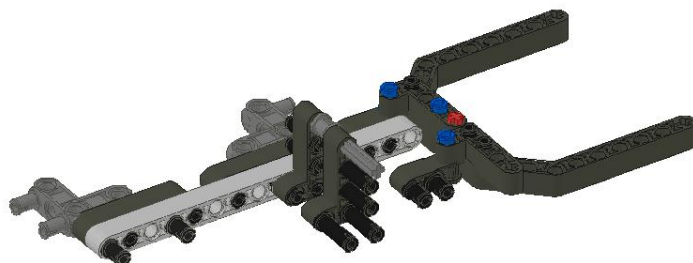

LEGO MINDSTORMS

RoButler

made by
Michael "Mike" Brandl

1

2

3

4

5

14

15

16

17

18

19

20

21