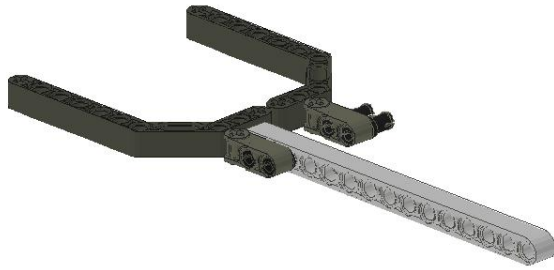

LEGO MINDSTORMS

RoButler

made by
Michael "Mike" Brandl

1

2

3

4

5