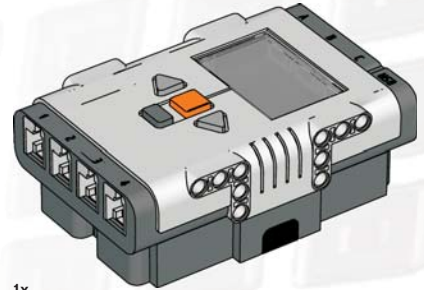

Parts List For Base Set #9797

2x
4263624
Axle, 5½-module, dark grey

3x
74880
Lamp, 1X2, white

2
8x
4142865
Axle, 2-module, red

3x
4297008
Interactive Servo Motor, NXT

1x
4296825
NXT

3
14x
4211815
Axle, 3-module, grey