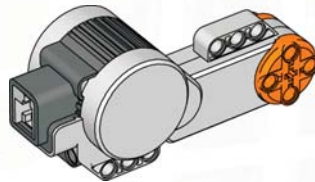

Parts List For Base Set #9797

2x
4263624
Axle, 5½-module, dark grey

3x
74880
Lamp, 1X2, white

2
8x
4142865
Axle, 2-module, red

3x
4297008
Interactive Servo Motor, NXT